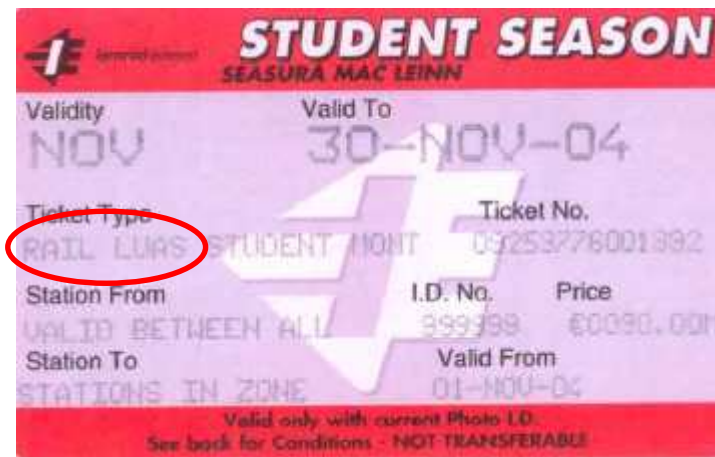

Replacement Tickets (As of November 2004)

Has LUAS = **Valid**

4. Rail Luas 'Combi' Tickets

- 4.1 1 Day Rambler – Valid all Luas stops and All Irish Rail Outer Hop Stations (See Map)

Has LUAS = Valid

- 4.2 7 Day Rambler – Valid all Luas stops and All Irish Rail Outer Hop Stations (See Map). Valid for 7 days from data of purchase.

Has LUAS = Valid

4.3 Weekly Rail Luas Ticket – Valid all Luas stops and All Irish Rail Outer Hop Stations (See Map). Valid from Monday to Sunday.

Has LUAS = Valid

4.3 Monthly Rail Luas Ticket – Valid all Luas stops and All Irish Rail Outer Hop Stations (See Map). Valid during calendar Month.