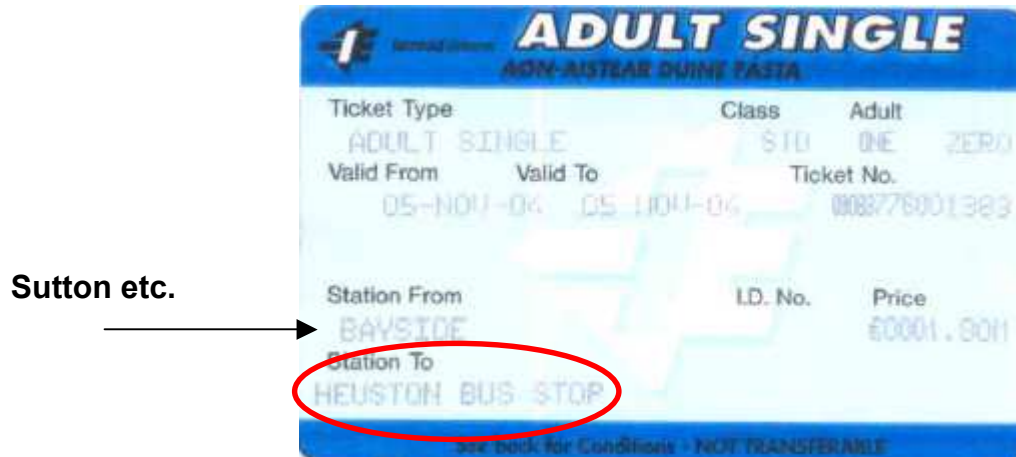

1. Single and Return Add-On Tickets Valid on Luas

1.1 Into Heuston Station – Valid all Luas stops to Connolly Station Only

Has LUAS and INCL. FEEDER SERV. = **Valid**

Has INCL. FEEDER SERV. = **Valid**

1.2 Into Connolly Station – Valid all Luas stops to Heuston Station Only

Has LUAS = Valid

Has LUAS = Valid

Single and Return Add-On Tickets into Connolly or Heuston are only valid if they have either:

- LUAS or
- INCL. FEEDER SERV

Printed.

2. Single and Return Add-On Tickets **NOT** Valid on Luas

2.1 Into Connolly Station

Has Heuston Bus Stop Only = **Not Valid**

2.2 Into Heuston Station

Has Dublin City Centre Only = **Not Valid**

Single and Return Add-On Tickets into Connolly or Heuston are **NOT** valid if they **do not** have: