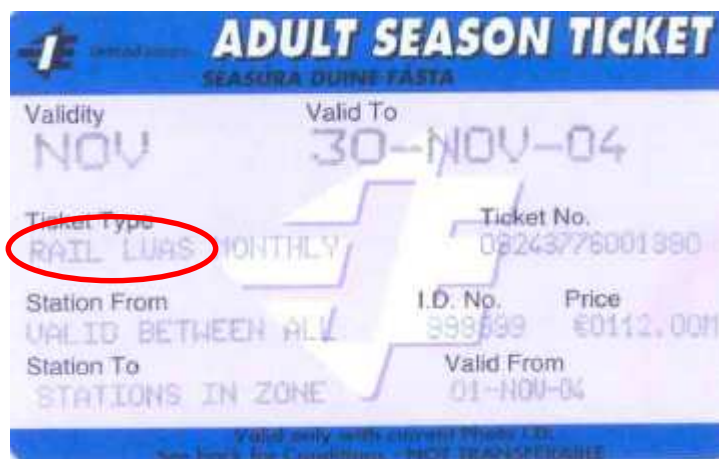

Replacement Tickets (As of November 2004)

Has LUAS = **Valid**

4. Rail Luas 'Combi' Tickets

- 4.1 1 Day Rambler – Valid all Luas stops and All Irish Rail Outer Hop Stations (See Map)

Has LUAS = Valid

- 4.2 7 Day Rambler – Valid all Luas stops and All Irish Rail Outer Hop Stations (See Map). Valid for 7 days from data of purchase.

Has LUAS = Valid

4.3 Weekly Rail Luas Ticket – Valid all Luas stops and All Irish Rail Outer Hop Stations (See Map). Valid from Monday to Sunday.

Has LUAS = Valid

4.3 Monthly Rail Luas Ticket – Valid all Luas stops and All Irish Rail Outer Hop Stations (See Map). Valid during calendar Month.

Has LUAS = Valid

- 4.4 Annual Rail Luas Ticket – Valid all Luas stops and All Irish Rail Outer Hop Stations (See Map). Valid for 12 Months.

Has LUAS = Valid

Map of Combi Ticket Validity Area

5. Rail Tickets **NOT valid** on Luas