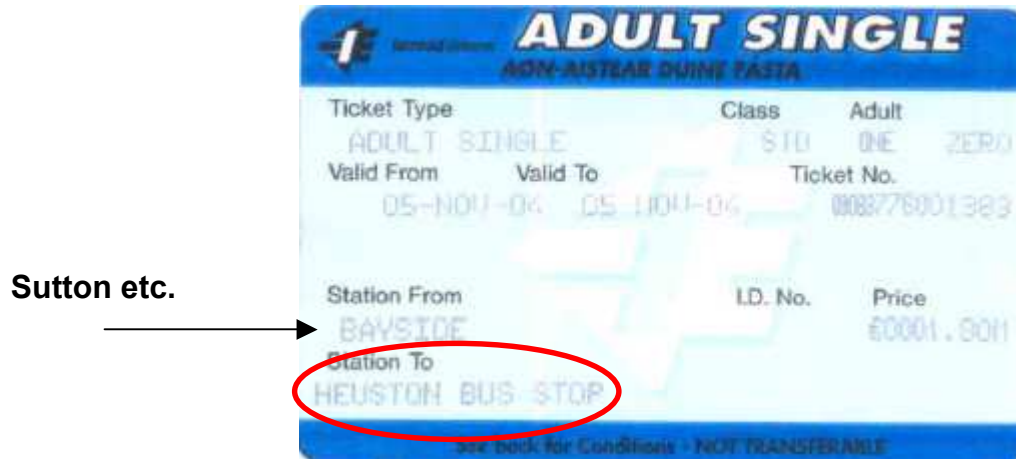

2. Single and Return Add-On Tickets **NOT** Valid on Luas

2.1 Into Connolly Station

Has Heuston Bus Stop Only = **Not Valid**