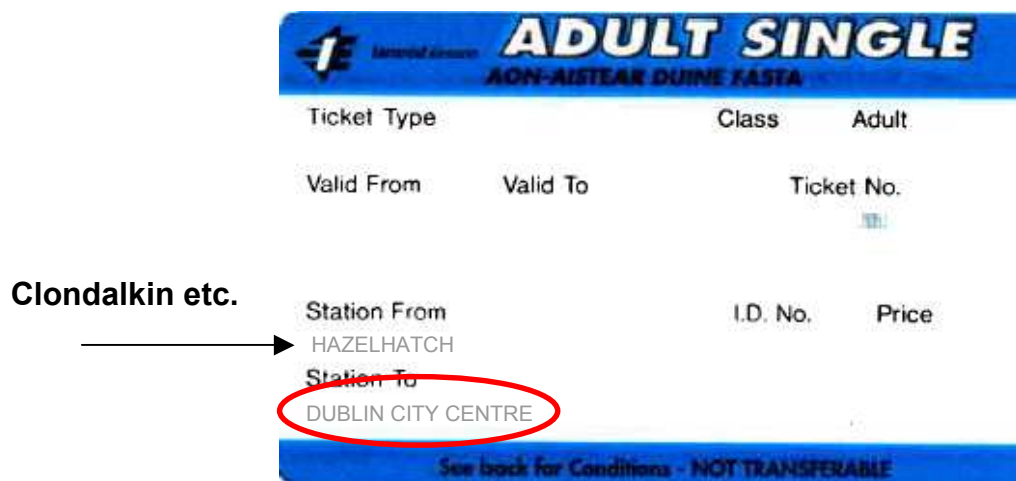

1. Single and Return Add-On Tickets Valid on Luas

1.1 Into Heuston Station – Valid all Luas stops to Connolly Station Only

Has LUAS and INCL. FEEDER SERV. = **Valid**

Has INCL. FEEDER SERV. = **Valid**

1.2 Into Connolly Station – Valid all Luas stops to Heuston Station Only

Has LUAS = Valid

Has LUAS = Valid

Single and Return Add-On Tickets into Connolly or Heuston are only valid if they have either:

- LUAS or
- INCL. FEEDER SERV

Printed.

2. Single and Return Add-On Tickets **NOT** Valid on Luas

2.1 Into Connolly Station

Has Heuston Bus Stop Only = **Not Valid**

2.2 Into Heuston Station

Has Dublin City Centre Only = **Not Valid**

Single and Return Add-On Tickets into Connolly or Heuston are **NOT** valid if they **do not** have: