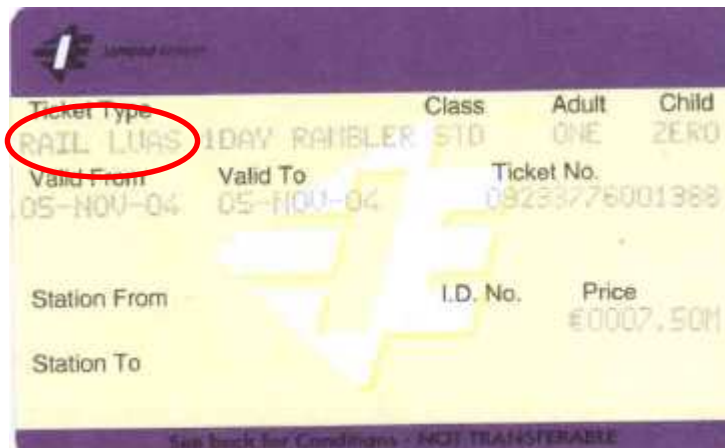

Printed.

- 3.2 Annual into Connolly or Heuston Stations - Valid all Luas stops between Connolly and Heuston Stations Only

Old Ticket Types – Printed Prior to Luas Commercial Operations

Has RAIL LINK 90 - 91 = **Valid (if prior to November 2004)**

Replacement Tickets (As of November 2004)

Has LUAS = **Valid**

4. Rail Luas 'Combi' Tickets

- 4.1 1 Day Rambler – Valid all Luas stops and All Irish Rail Outer Hop Stations (See Map)

Has LUAS = Valid

- 4.2 7 Day Rambler – Valid all Luas stops and All Irish Rail Outer Hop Stations (See Map). Valid for 7 days from data of purchase.