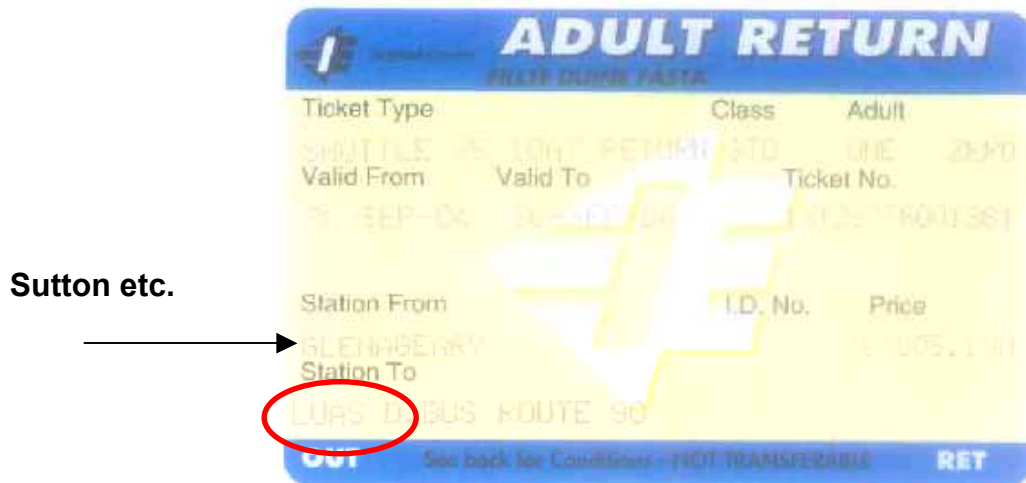

1. Single and Return Add-On Tickets Valid on Luas

1.1 Into Heuston Station – Valid all Luas stops to Connolly Station Only

Has LUAS and INCL. FEEDER SERV. = **Valid**

Has INCL. FEEDER SERV. = **Valid**

1.2 Into Connolly Station – Valid all Luas stops to Heuston Station Only

Has LUAS = Valid

Has LUAS = Valid

Single and Return Add-On Tickets into Connolly or Heuston are only valid if they have either:

- LUAS or
- INCL. FEEDER SERV

Printed.

2. Single and Return Add-On Tickets **NOT** Valid on Luas

2.1 Into Connolly Station

Has Heuston Bus Stop Only = **Not Valid**

2.2 Into Heuston Station

Has Dublin City Centre Only = **Not Valid**

Single and Return Add-On Tickets into Connolly or Heuston are **NOT** valid if they **do not** have: