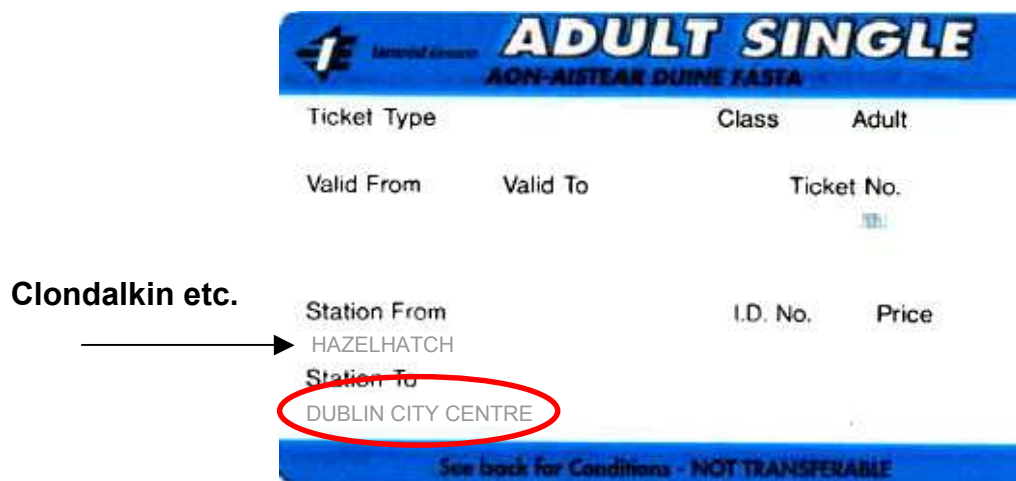

2.2 Into Heuston Station

Has Dublin City Centre Only = **Not Valid**

Single and Return Add-On Tickets into Connolly or Heuston are **NOT** valid if they **do not** have:

- LUAS or
- INCL. FEEDER SERV

Printed.