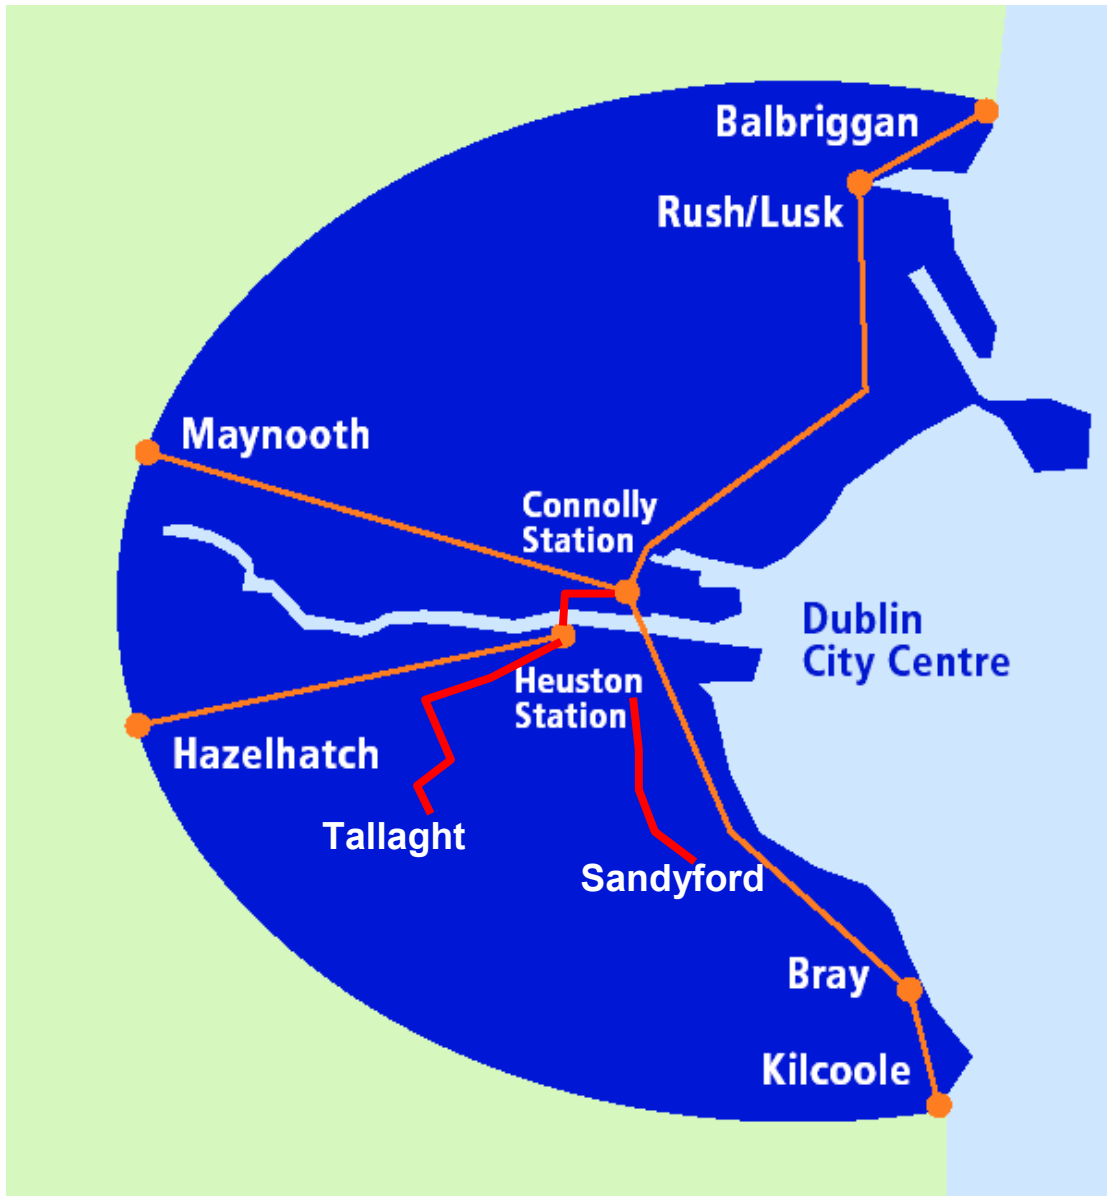

Map of Combi Ticket Validity Area