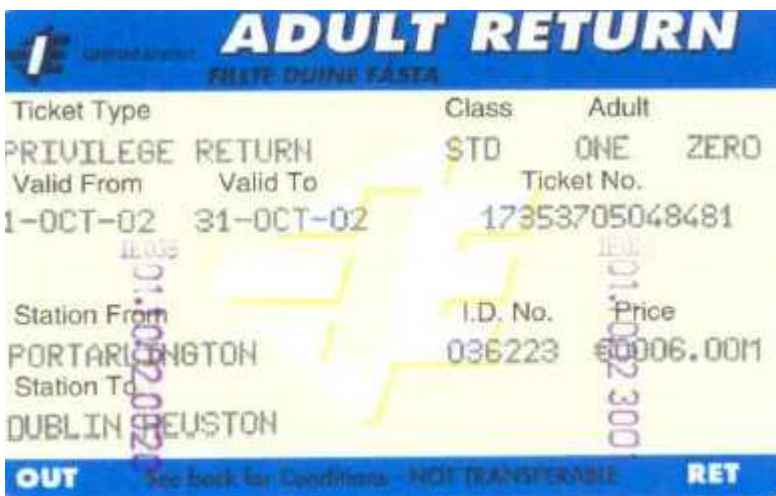

No LUAS Printed
No Incl. Feeder Serv.
No I.F.S.

Heuston = **Not Valid**