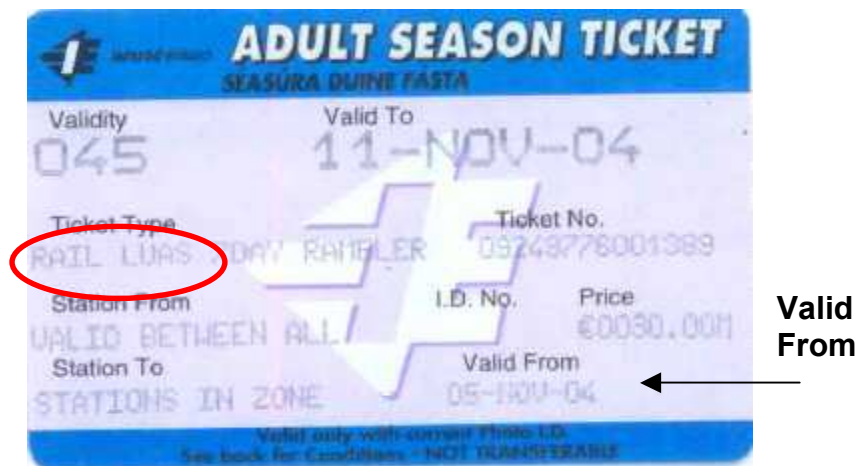

Replacement Tickets (As of November 2004)

Has LUAS = **Valid**

4. Rail Luas 'Combi' Tickets

- 4.1 1 Day Rambler – Valid all Luas stops and All Irish Rail Outer Hop Stations (See Map)

Has LUAS = Valid

- 4.2 7 Day Rambler – Valid all Luas stops and All Irish Rail Outer Hop Stations (See Map). Valid for 7 days from data of purchase.

Has LUAS = Valid

4.3 Weekly Rail Luas Ticket – Valid all Luas stops and All Irish Rail Outer Hop Stations (See Map). Valid from Monday to Sunday.

Has LUAS = Valid

4.3 Monthly Rail Luas Ticket – Valid all Luas stops and All Irish Rail Outer Hop Stations (See Map). Valid during calendar Month.