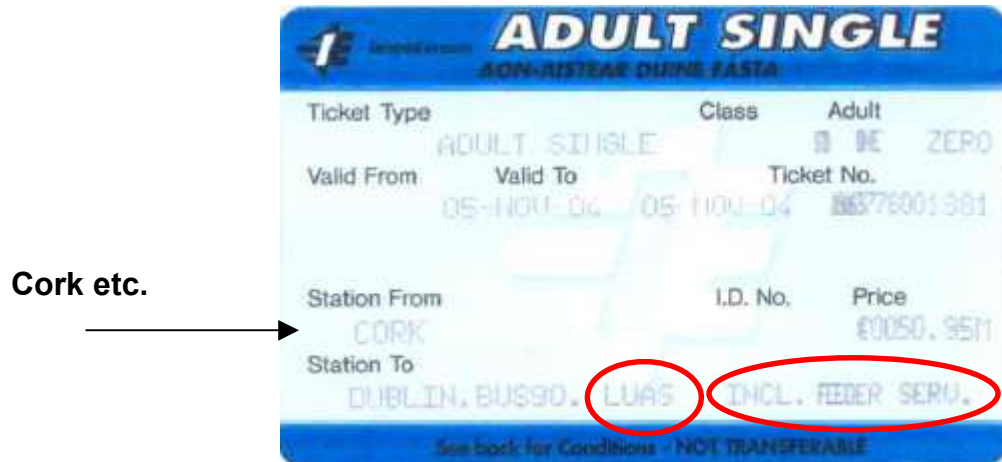

# Irish Rail and Luas Ticketing

## List of Valid and Not Valid Tickets on Luas

November 2004

1. Single and Return Add-On Tickets Valid on Luas
2. Single and Return Add-On Tickets **NOT** Valid on Luas
3. Rail Season Add-On Tickets Valid on Luas
4. Rail Luas 'Combi' Tickets
5. Rail Tickets **NOT** valid on Luas

**1. Single and Return Add-On Tickets Valid on Luas**

1.1 Into Heuston Station – Valid all Luas stops to Connolly Station Only

Has LUAS and INCL. FEEDER SERV. = **Valid**

Has INCL. FEEDER SERV. = **Valid**