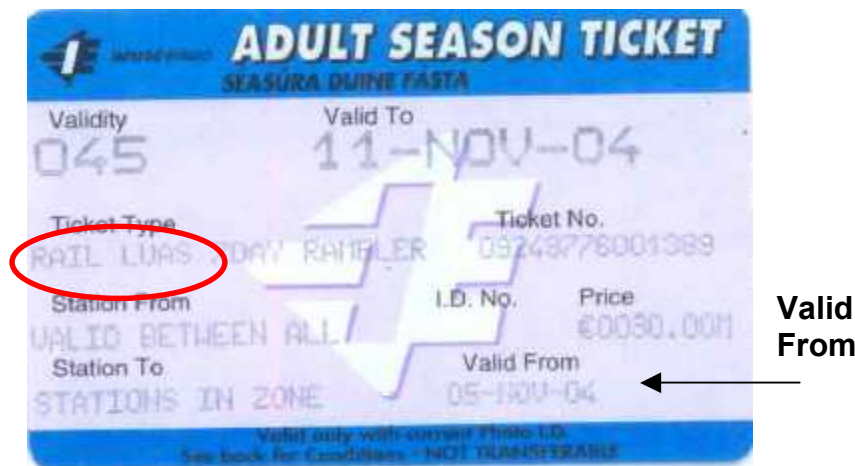

**Replacement Tickets (As of November 2004)**

Has LUAS = **Valid**

#### 4. Rail Luas 'Combi' Tickets

- 4.1 1 Day Rambler – Valid all Luas stops and All Irish Rail Outer Hop Stations (See Map)

**Has LUAS = Valid**

- 4.2 7 Day Rambler – Valid all Luas stops and All Irish Rail Outer Hop Stations (See Map). Valid for 7 days from data of purchase.