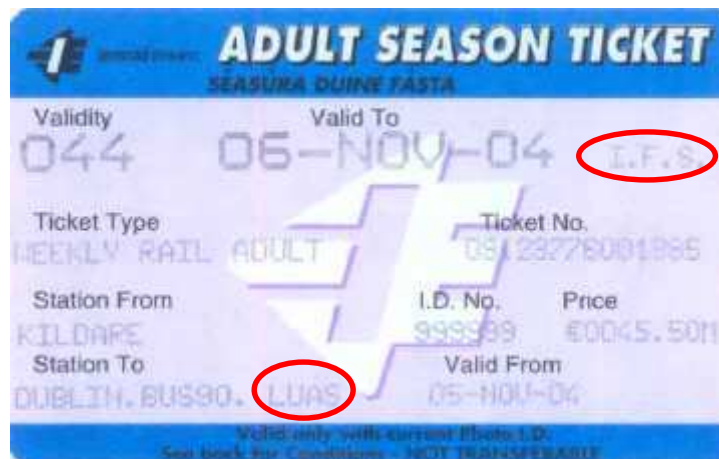

3. Rail Season Add-On Tickets Valid on Luas

- 3.1 Existing into Connolly or Heuston Stations - Valid all Luas stops between Connolly and Heuston Stations Only – Daily, Weekly or Monthly

Has LUAS and I.F.S. = **Valid**

I.F.S. = Includes Feeder Services