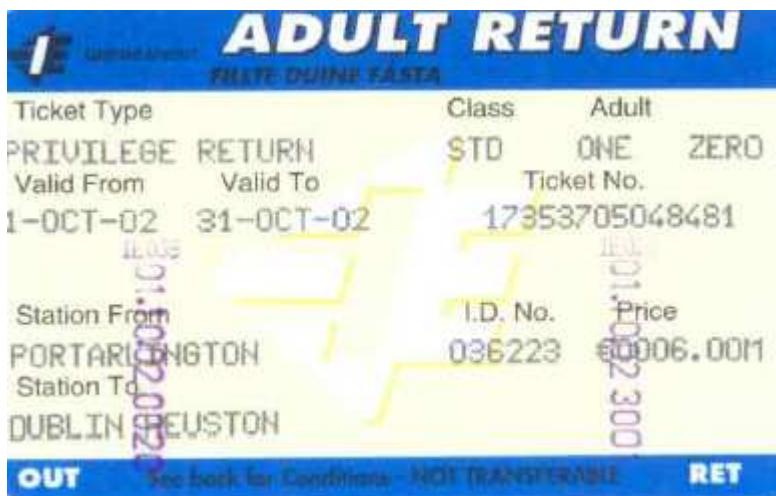

No LUAS Printed
No Incl. Feeder Serv.
No I.F.S.

Heuston = **Not Valid**