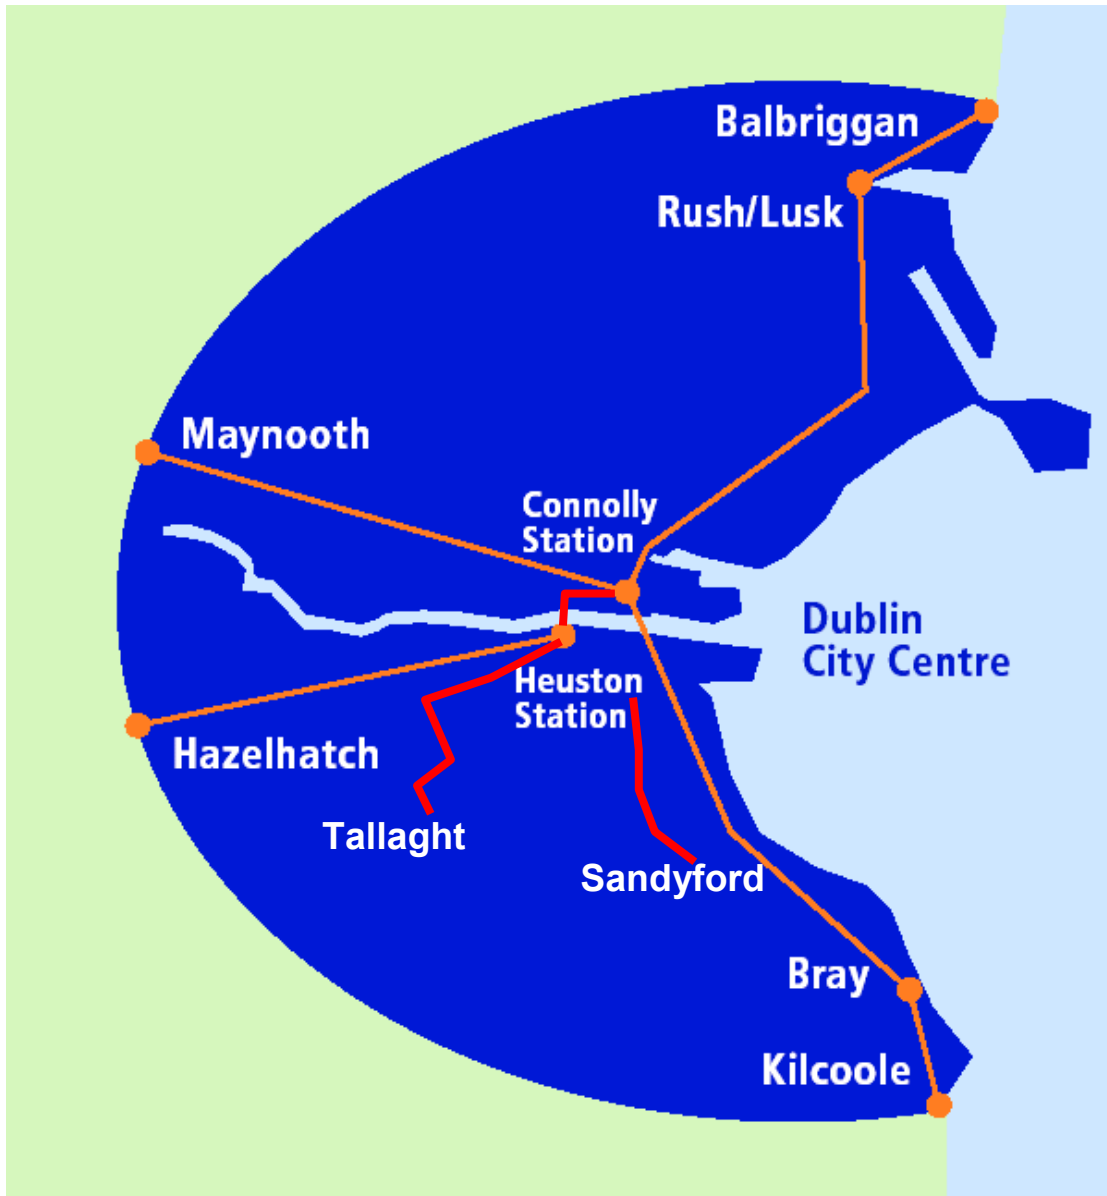

Has LUAS = Valid

- 4.4 Annual Rail Luas Ticket – Valid all Luas stops and All Irish Rail Outer Hop Stations (See Map). Valid for 12 Months.

Has LUAS = Valid

Map of Combi Ticket Validity Area

5. Rail Tickets **NOT valid** on Luas