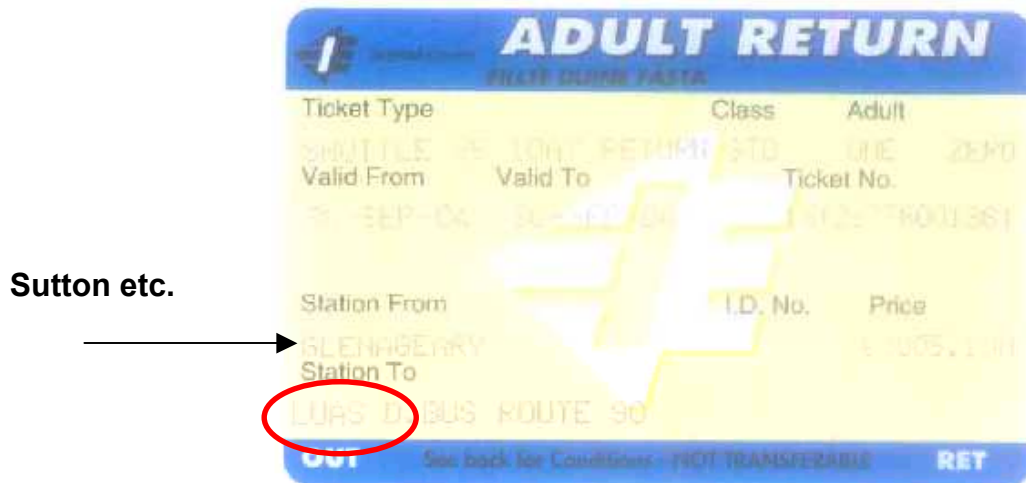

**1. Single and Return Add-On Tickets Valid on Luas**

1.1 Into Heuston Station – Valid all Luas stops to Connolly Station Only

Has LUAS and INCL. FEEDER SERV. = **Valid**

Has INCL. FEEDER SERV. = **Valid**

1.2 Into Connolly Station – Valid all Luas stops to Heuston Station Only

Has LUAS = Valid

Has LUAS = Valid

Single and Return Add-On Tickets into Connolly or Heuston are only valid if they have either:

- LUAS or
- INCL. FEEDER SERV