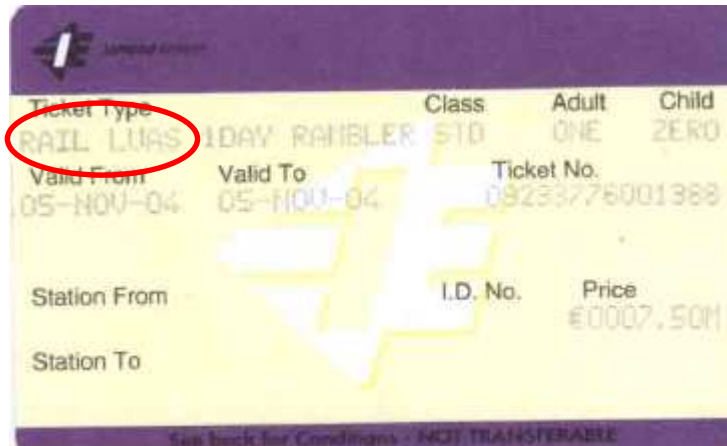

**Replacement Tickets (As of November 2004)**

Has LUAS = **Valid**

#### 4. Rail Luas 'Combi' Tickets

- 4.1 1 Day Rambler – Valid all Luas stops and All Irish Rail Outer Hop Stations (See Map)

**Has LUAS = Valid**

- 4.2 7 Day Rambler – Valid all Luas stops and All Irish Rail Outer Hop Stations (See Map). Valid for 7 days from data of purchase.