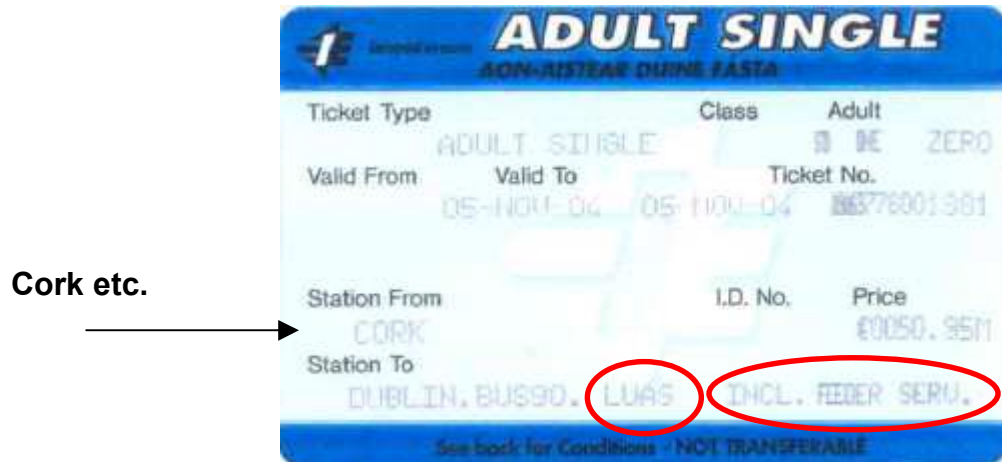

Irish Rail and Luas Ticketing

List of Valid and Not Valid Tickets on Luas

November 2004

1. Single and Return Add-On Tickets Valid on Luas
2. Single and Return Add-On Tickets **NOT** Valid on Luas
3. Rail Season Add-On Tickets Valid on Luas
4. Rail Luas 'Combi' Tickets
5. Rail Tickets **NOT** valid on Luas

1. Single and Return Add-On Tickets Valid on Luas

1.1 Into Heuston Station – Valid all Luas stops to Connolly Station Only

Has LUAS and INCL. FEEDER SERV. = **Valid**

Has INCL. FEEDER SERV. = **Valid**

1.2 Into Connolly Station – Valid all Luas stops to Heuston Station Only

Has LUAS = Valid

Has LUAS = Valid

Single and Return Add-On Tickets into Connolly or Heuston are only valid if they have either:

- LUAS or
- INCL. FEEDER SERV

Printed.

2. Single and Return Add-On Tickets **NOT** Valid on Luas