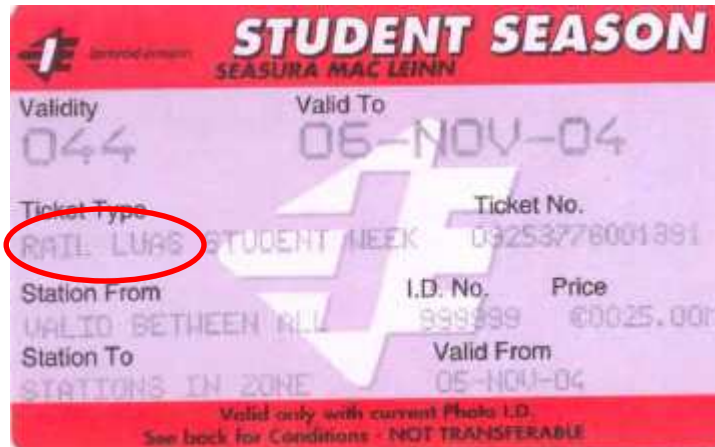

Replacement Tickets (As of November 2004)

Has LUAS = **Valid**

4. Rail Luas 'Combi' Tickets

- 4.1 1 Day Rambler – Valid all Luas stops and All Irish Rail Outer Hop Stations (See Map)

Has LUAS = Valid

- 4.2 7 Day Rambler – Valid all Luas stops and All Irish Rail Outer Hop Stations (See Map). Valid for 7 days from data of purchase.

Has LUAS = Valid

4.3 Weekly Rail Luas Ticket – Valid all Luas stops and All Irish Rail Outer Hop Stations (See Map). Valid from Monday to Sunday.

Has LUAS = Valid

4.3 Monthly Rail Luas Ticket – Valid all Luas stops and All Irish Rail Outer Hop Stations (See Map). Valid during calendar Month.