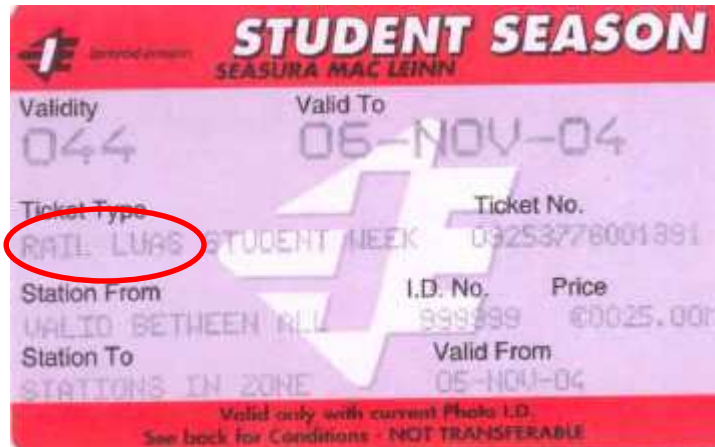

#### 4. Rail Luas 'Combi' Tickets

- 4.1 1 Day Rambler – Valid all Luas stops and All Irish Rail Outer Hop Stations (See Map)

**Has LUAS = Valid**

- 4.2 7 Day Rambler – Valid all Luas stops and All Irish Rail Outer Hop Stations (See Map). Valid for 7 days from data of purchase.

**Has LUAS = Valid**

- 4.3 Weekly Rail Luas Ticket – Valid all Luas stops and All Irish Rail Outer Hop Stations (See Map). Valid from Monday to Sunday.

Has LUAS = Valid

- 4.3 Monthly Rail Luas Ticket – Valid all Luas stops and All Irish Rail Outer Hop Stations (See Map). Valid during calendar Month.