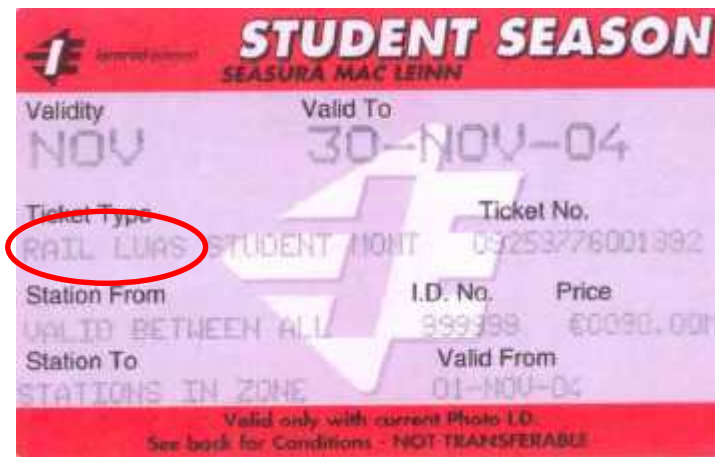

#### 4. Rail Luas 'Combi' Tickets

- 4.1 1 Day Rambler – Valid all Luas stops and All Irish Rail Outer Hop Stations (See Map)

**Has LUAS = Valid**

- 4.2 7 Day Rambler – Valid all Luas stops and All Irish Rail Outer Hop Stations (See Map). Valid for 7 days from data of purchase.

**Has LUAS = Valid**

- 4.3 Weekly Rail Luas Ticket – Valid all Luas stops and All Irish Rail Outer Hop Stations (See Map). Valid from Monday to Sunday.

Has LUAS = Valid

- 4.3 Monthly Rail Luas Ticket – Valid all Luas stops and All Irish Rail Outer Hop Stations (See Map). Valid during calendar Month.