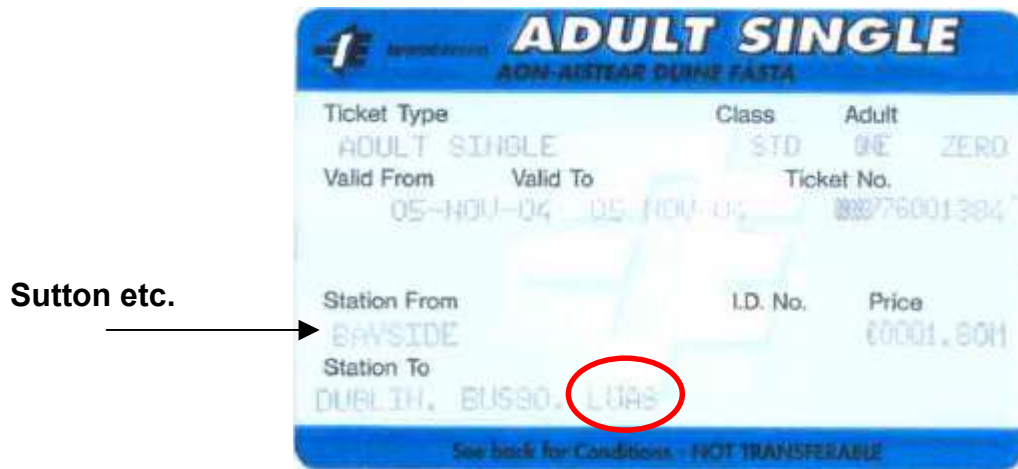

**1. Single and Return Add-On Tickets Valid on Luas**

1.1 Into Heuston Station – Valid all Luas stops to Connolly Station Only

Has LUAS and INCL. FEEDER SERV. = **Valid**

Has INCL. FEEDER SERV. = **Valid**

1.2 Into Connolly Station – Valid all Luas stops to Heuston Station Only

Has LUAS = Valid

Has LUAS = Valid

Single and Return Add-On Tickets into Connolly or Heuston are only valid if they have either:

- LUAS or
- INCL. FEEDER SERV