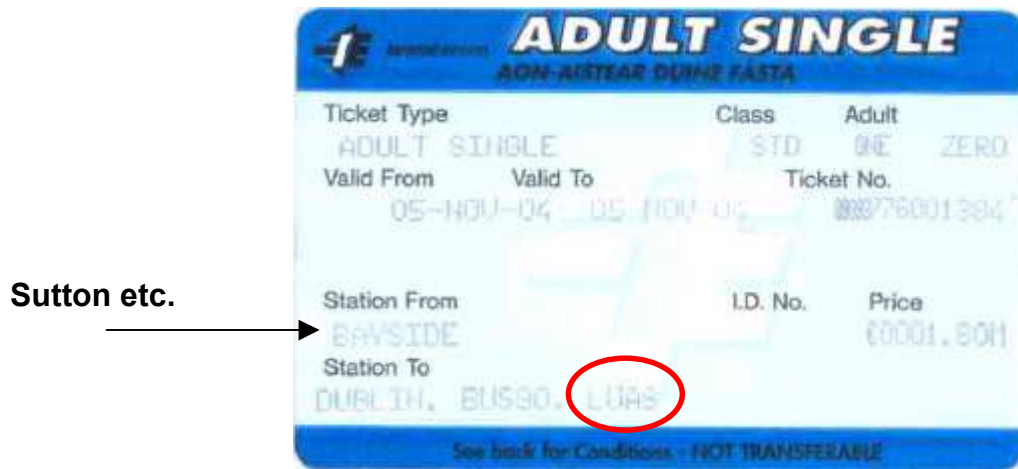

1. Single and Return Add-On Tickets Valid on Luas

1.1 Into Heuston Station – Valid all Luas stops to Connolly Station Only

Has LUAS and INCL. FEEDER SERV. = **Valid**

Has INCL. FEEDER SERV. = **Valid**

1.2 Into Connolly Station – Valid all Luas stops to Heuston Station Only

Has LUAS = Valid

Has LUAS = Valid

Single and Return Add-On Tickets into Connolly or Heuston are only valid if they have either:

- LUAS or
- INCL. FEEDER SERV

Printed.

2. Single and Return Add-On Tickets **NOT** Valid on Luas