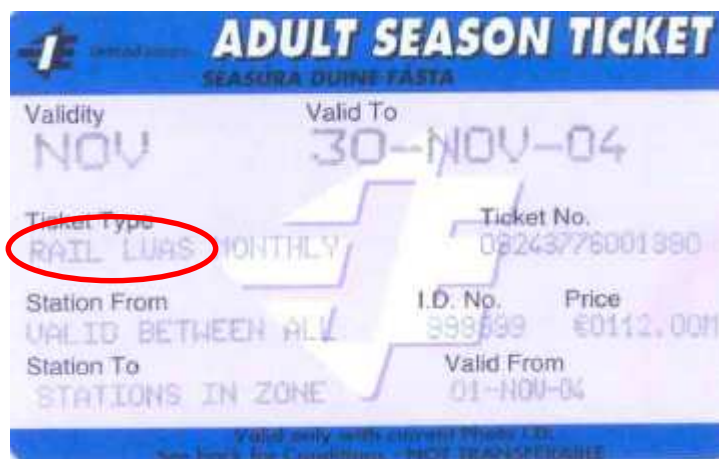

#### 4. Rail Luas 'Combi' Tickets

- 4.1 1 Day Rambler – Valid all Luas stops and All Irish Rail Outer Hop Stations (See Map)

**Has LUAS = Valid**

- 4.2 7 Day Rambler – Valid all Luas stops and All Irish Rail Outer Hop Stations (See Map). Valid for 7 days from data of purchase.

**Has LUAS = Valid**

- 4.3 Weekly Rail Luas Ticket – Valid all Luas stops and All Irish Rail Outer Hop Stations (See Map). Valid from Monday to Sunday.

Has LUAS = Valid

- 4.3 Monthly Rail Luas Ticket – Valid all Luas stops and All Irish Rail Outer Hop Stations (See Map). Valid during calendar Month.

Has LUAS = Valid

- 4.4 Annual Rail Luas Ticket – Valid all Luas stops and All Irish Rail Outer Hop Stations (See Map). Valid for 12 Months.

**Has LUAS = Valid**